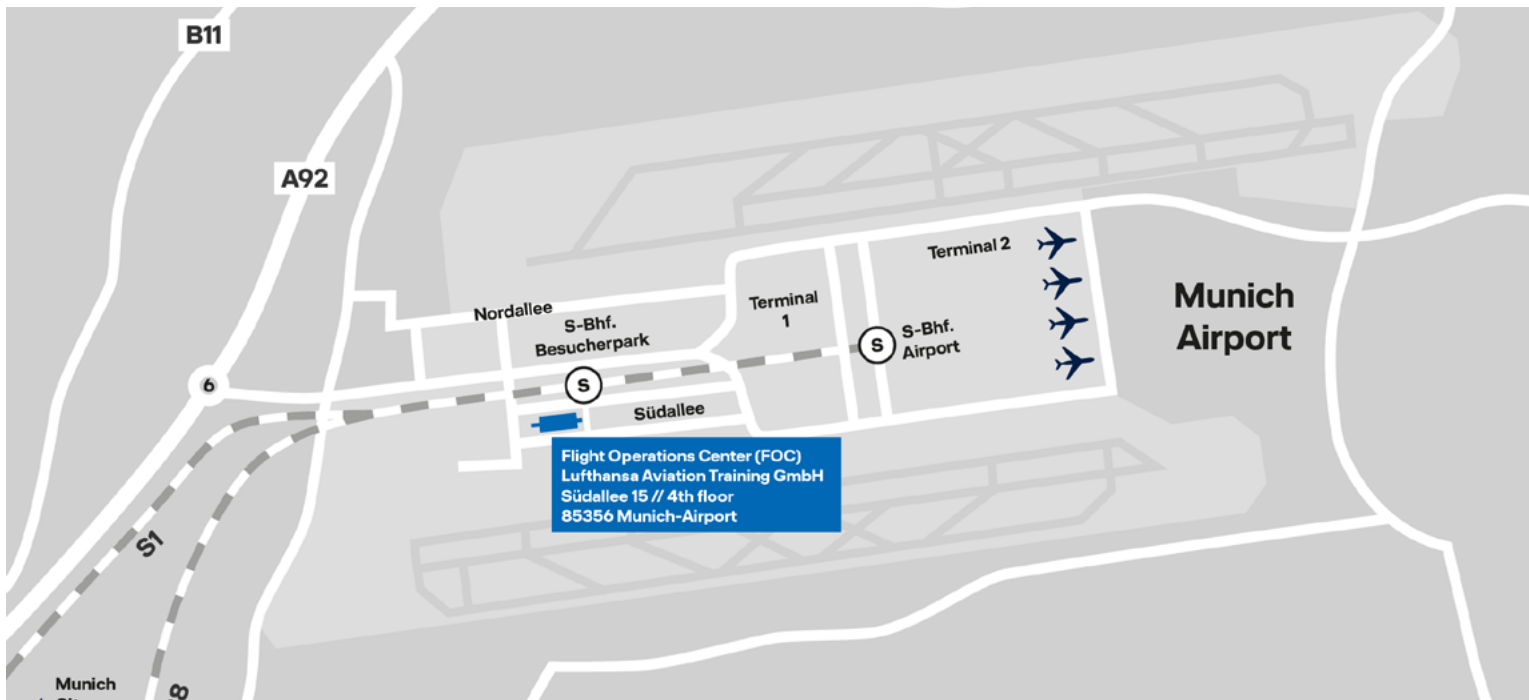

Lufthansa Aviation Training GmbH

POCKET GUIDE

Headquarters

Lufthansa
Aviation Training

Home of Training Excellence

TABLE OF CONTENTS

Location

Lufthansa Aviation Training GmbH	3
----------------------------------	---

Directions

By Aircraft	4
By Train	5
By Car	6

LUFTHANSA AVIATION TRAINING GMBH

The Lufthansa Aviation Training Headquarters is located next to Munich Airport in the Flight Operations Center (FOC) of Lufthansa: Südallee 15, 4th floor, 85356 Munich.

DIRECTIONS BY AIRCRAFT

- Exit Terminal 2 from level 03 and go through the MAC Forum to the S-Bahn train station
- Take the S1 or S8 in the direction of the Innenstadt (city center)
- Ride the train one station to the stop “Besucherpark” (Visitors Park). This ride is free with a valid flight ticket; otherwise, purchase a short-trip ticket.
- Exit from the upper platform through the “tube” and follow the signs for “FOC”
- In the FOC, register at the visitor reception on the first floor

DIRECTIONS BY TRAIN

- From the Munich Hauptbahnhof (main train station), take the S-Bahn S1 or S8 in the direction of the airport
- Get off at the stop “Besucherpark” (Visitors Park)
- Exit from the upper platform through the “tube” and follow the signs for “FOC”
- In the FOC, register at the visitor reception on the first floor