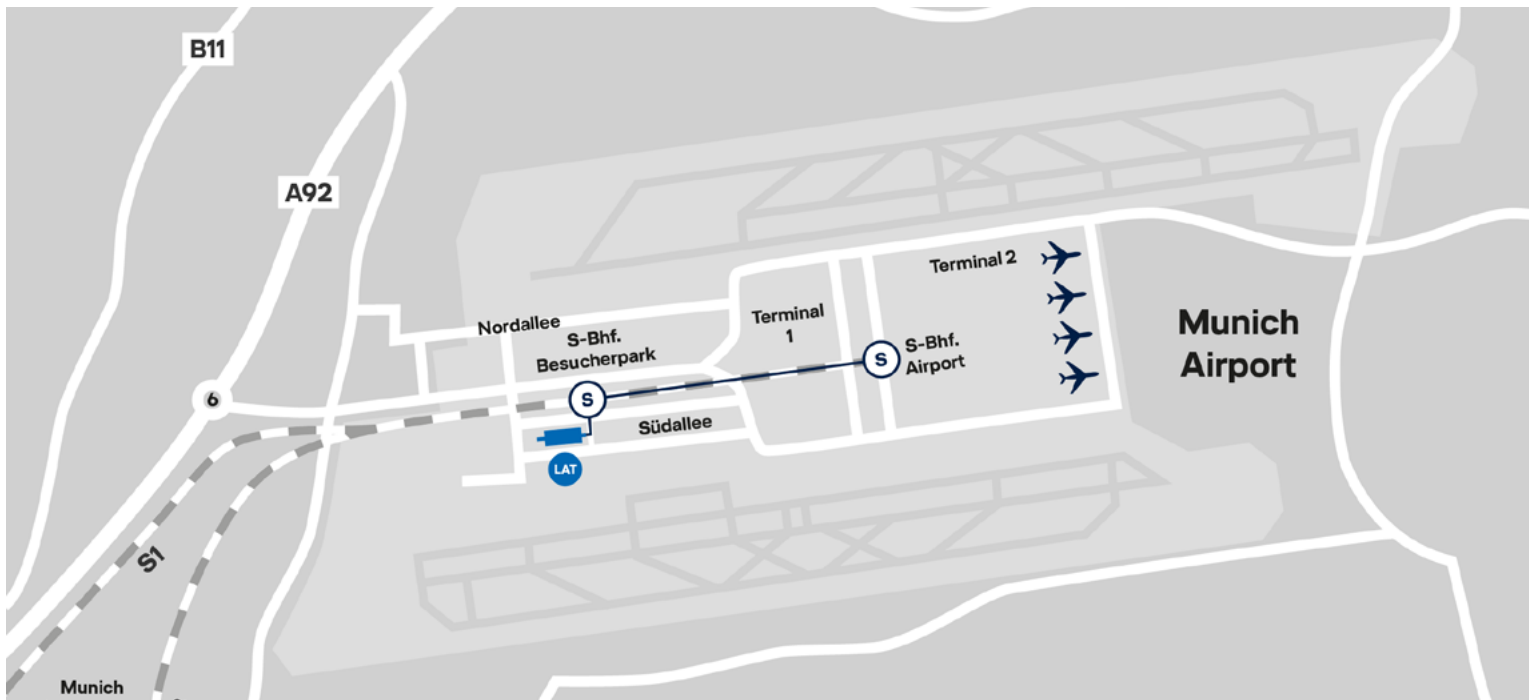

Directions

By Aircraft	4
By Train	5
By Car	6

LUFTHANSA AVIATION TRAINING GMBH

The Lufthansa Aviation Training Headquarters is located next to Munich Airport in the Flight Operations Center (FOC) of Lufthansa: Südallee 15, 4th floor, 85356 Munich.

DIRECTIONS BY AIRCRAFT

- Exit Terminal 2 from level 03 and go through the MAC Forum to the S-Bahn train station
- Take the S1 or S8 in the direction of the Innenstadt (city center)
- Ride the train one station to the stop “Besucherpark” (Visitors Park). This ride is free with a valid flight ticket; otherwise, purchase a short-trip ticket.
- Exit from the upper platform through the “tube” and follow the signs for “FOC”
- In the FOC, register at the visitor reception on the first floor

DIRECTIONS BY TRAIN

- From the Munich Hauptbahnhof (main train station), take the S-Bahn S1 or S8 in the direction of the airport
- Get off at the stop “Besucherpark” (Visitors Park)
- Exit from the upper platform through the “tube” and follow the signs for “FOC”
- In the FOC, register at the visitor reception on the first floor

DIRECTIONS BY CAR

- From the A 92 follow the signs for “Flughafen München” (Munich Airport) and later for “Zone West/Besucherpark” (Visitors Park)
- From the airport access road, take the “Zone West/Besucherpark” (Visitors Park) exit and follow the signs for “FOC”
- Parking is available in front of the building
- In the FOC, register at the visitor reception on the first floor