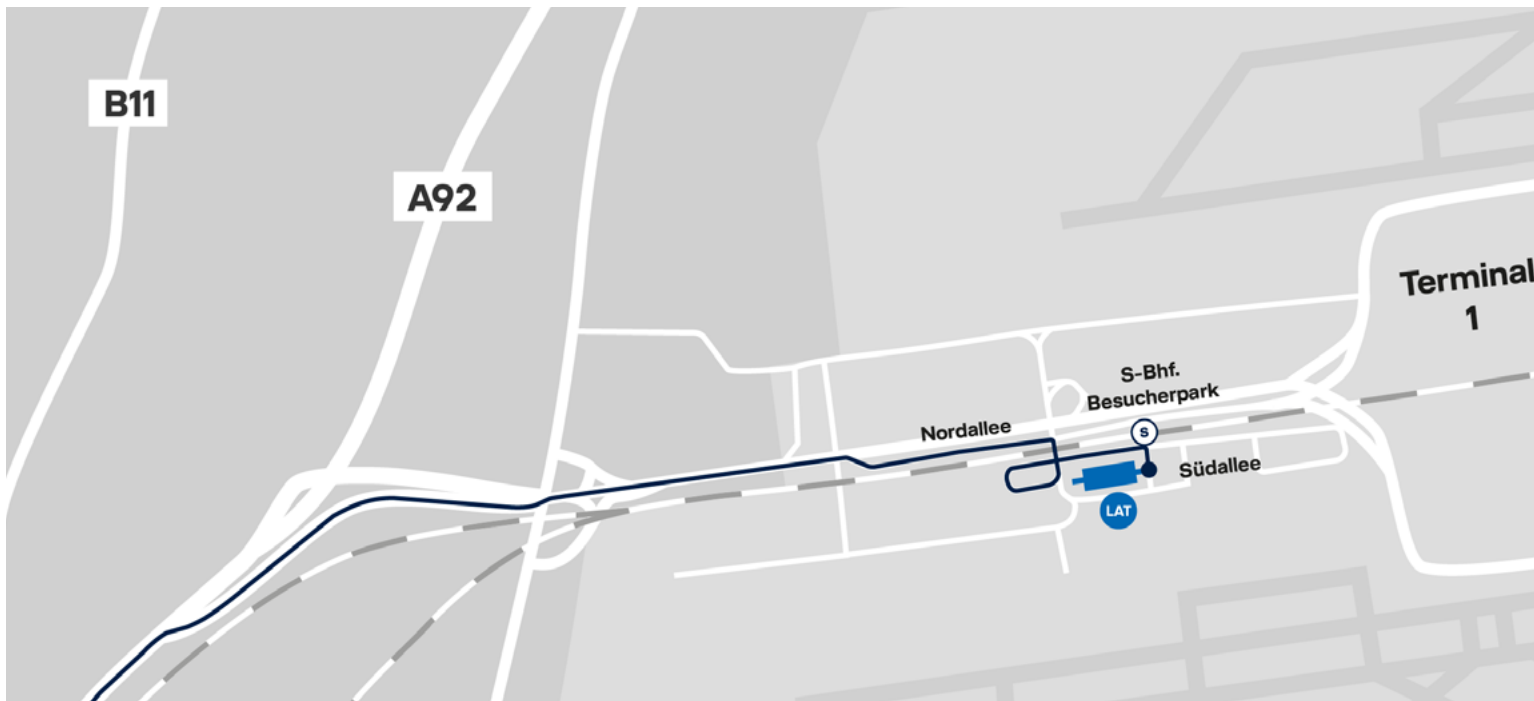

Directions

By Aircraft	4
By Train	5
By Car	6

LUFTHANSA AVIATION TRAINING GMBH

The Lufthansa Aviation Training Headquarters is located next to Munich Airport in the Flight Operations Center (FOC) of Lufthansa: Südallee 15, 4th floor, 85356 Munich.

DIRECTIONS BY AIRCRAFT

- Exit Terminal 2 from level 03 and go through the MAC Forum to the S-Bahn train station
- Take the S1 or S8 in the direction of the Innenstadt (city center)
- Ride the train one station to the stop “Besucherpark” (Visitors Park). This ride is free with a valid flight ticket; otherwise, purchase a short-trip ticket.
- Exit from the upper platform through the “tube” and follow the signs for “FOC”
- In the FOC, register at the visitor reception on the first floor

DIRECTIONS BY TRAIN

- From the Munich Hauptbahnhof (main train station), take the S-Bahn S1 or S8 in the direction of the airport
- Get off at the stop “Besucherpark” (Visitors Park)
- Exit from the upper platform through the “tube” and follow the signs for “FOC”
- In the FOC, register at the visitor reception on the first floor

DIRECTIONS BY CAR

- From the A 92 follow the signs for “Flughafen München” (Munich Airport) and later for “Zone West/Besucherpark” (Visitors Park)
- From the airport access road, take the “Zone West/Besucherpark” (Visitors Park) exit and follow the signs for “FOC”
- Parking is available in front of the building
- In the FOC, register at the visitor reception on the first floor